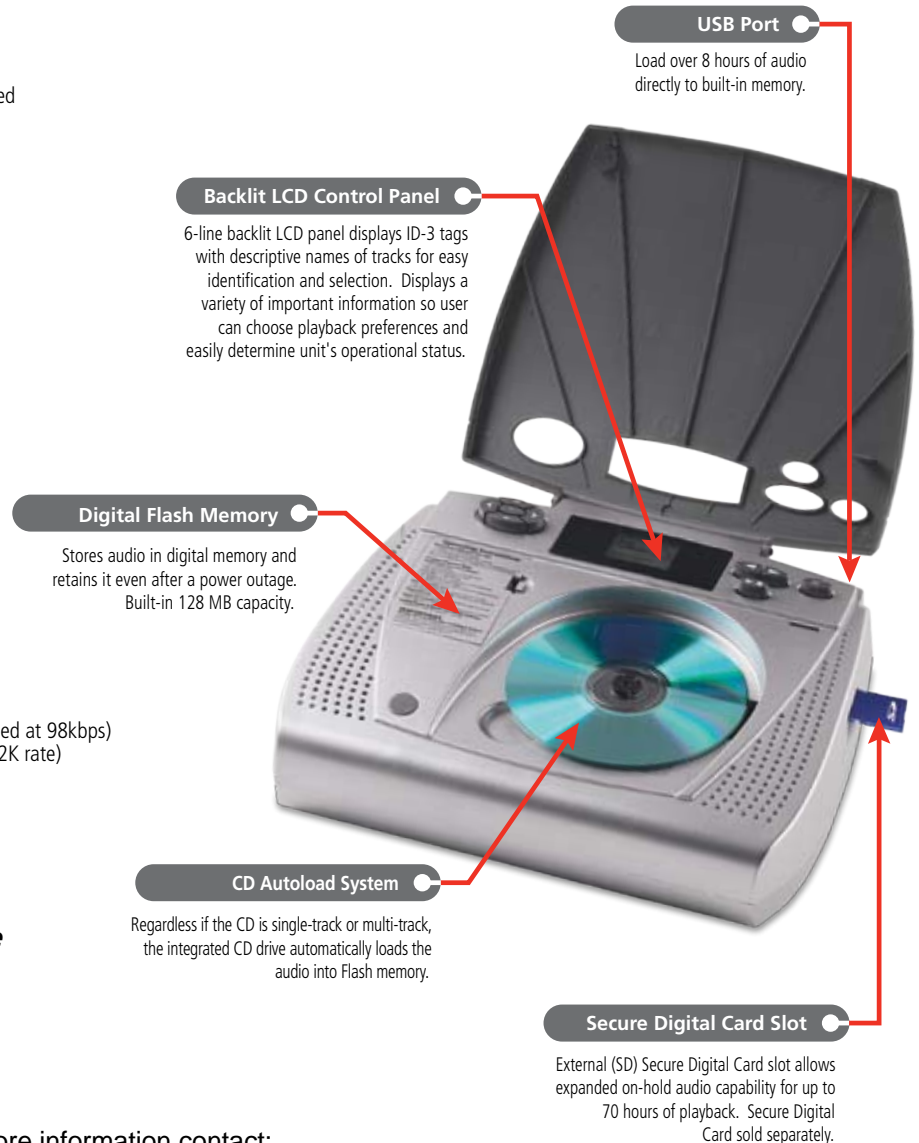

On-Hold Plus™ 7000 platinum series

For Use With PBX & Key Phone Systems

Specifications

■ Controls

Play/Stop
Select (up/down)
Menu
Volume (up/down)
Repeat Mode (one/all/shuffle)

■ Display

Playback Mode (play/stop)
Repeat Mode (one/all/shuffle)
Volume Setting
Internal Memory (on-board)
External Memory (SD Card)
ID3 Tag (track name 1 artist)
Running time of track and total track length
Track number playing and total number of tracks stored

■ Jacks

USB (1.1)
Audio Out (RCA)
SD Card
DC Power (12V)

■ Input

Integrated CD drive
USB
SD memory card slot

■ Output Power

8Ω - 4 volts peak-to-peak
600Ω - 8 volts peak-to-peak

■ Power

12VDC @ 1000MA
Source 110VAC, 60Hz UL/CSA power pack

■ Switches

Output impedance (8/600Ω)
Speaker (on/off)

■ Memory Capacity

Internal - 128 MB
External - Up to 1 GB (SD card)

■ Playback Capacity

Audio CD - 80 minutes
Internal memory - up to 128 MB (173 minutes sampled at 98kbps)
SD Card - up to 1 GB (4000 minutes at 32 kbps @ 32K rate)

■ Formats Supported

Via Integrated CD Drive:
• Audio CD
Via USB or SD Card:
• MP3
• WMA

■ Internal Conversion Sampling Rate

32kbps @ 32K

■ Physical

Size: 11 x 9" x 4.5" (LWD)
Weight: 4.5 lbs.

■ Includes

Digital Player/Recorder
MessageStudio™ Software
HoldTracks™ Audio CD
USB Cable
Audio Connector Cable
AC Power Adapter

the ULTIMATE in On-Hold Audio!

For more information contact:
CallCenterStore
div. PTEL Inc.
T: 800-647-7640
sales@callcenterstore.com

IntelliTouch
www.intellitouch.com

© IntelliTouch Communications. All rights reserved. Made in China.
On-Hold Plus, MessageStudio and HoldWare are registered trademarks of IntelliTouch.